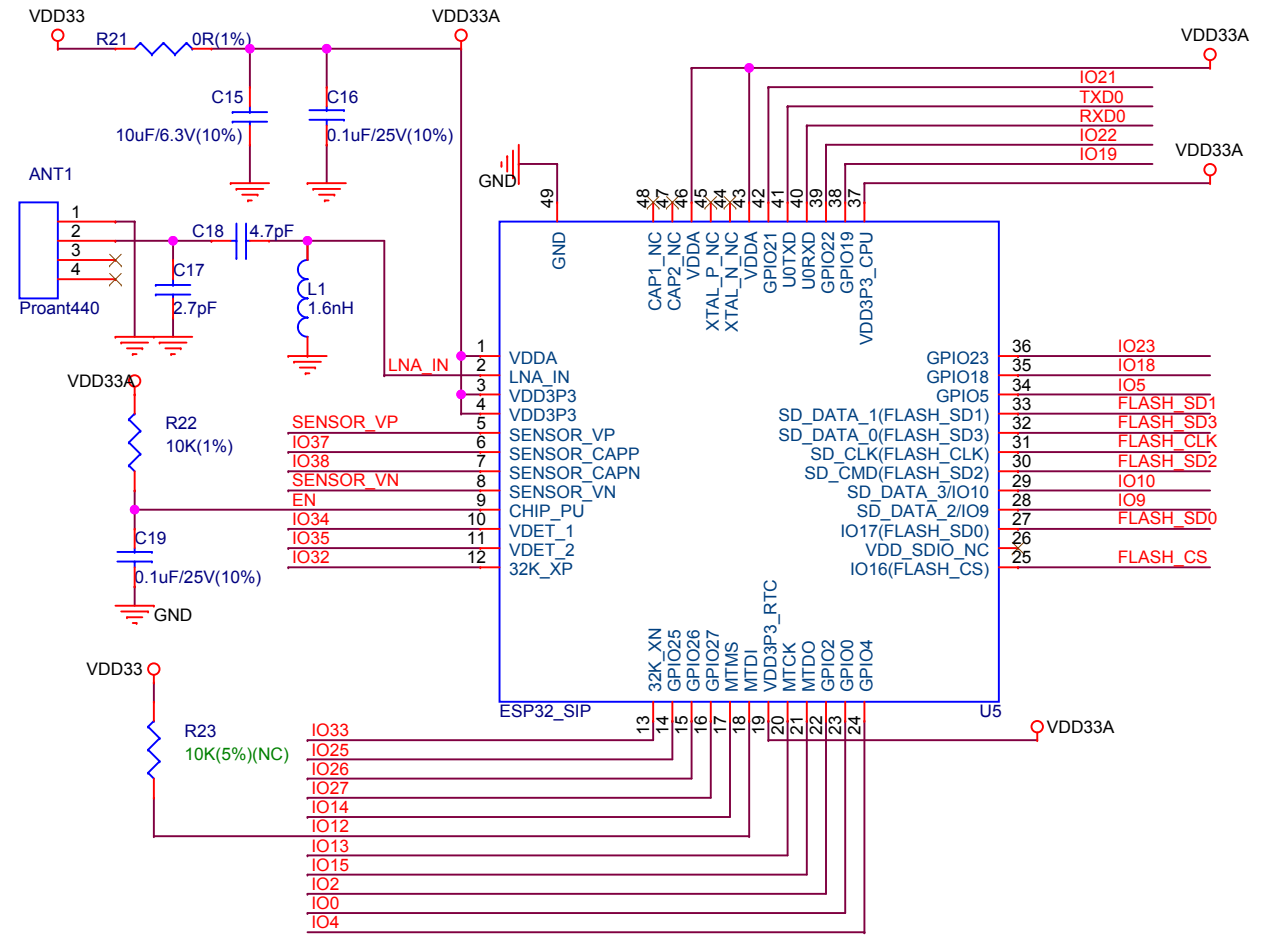

Power Supply

Micro USB 5V&USB-UART

SWITCH BUTTONS

ESP32 SIP

Connector