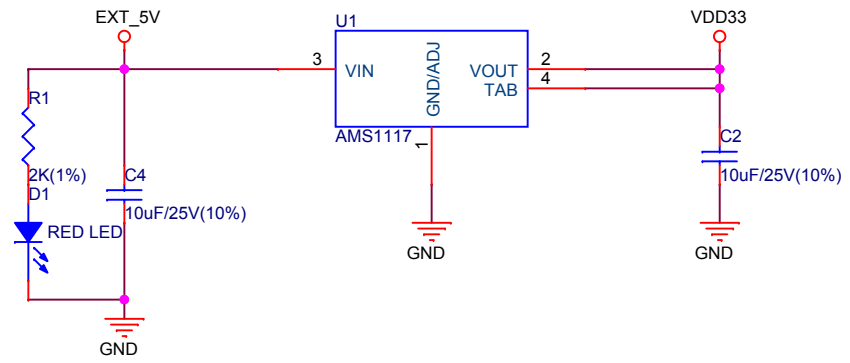

Power Supply

Micro USB 5V&USB-UART

SWITCH BUTTONS

ESP32 SIP

Connector