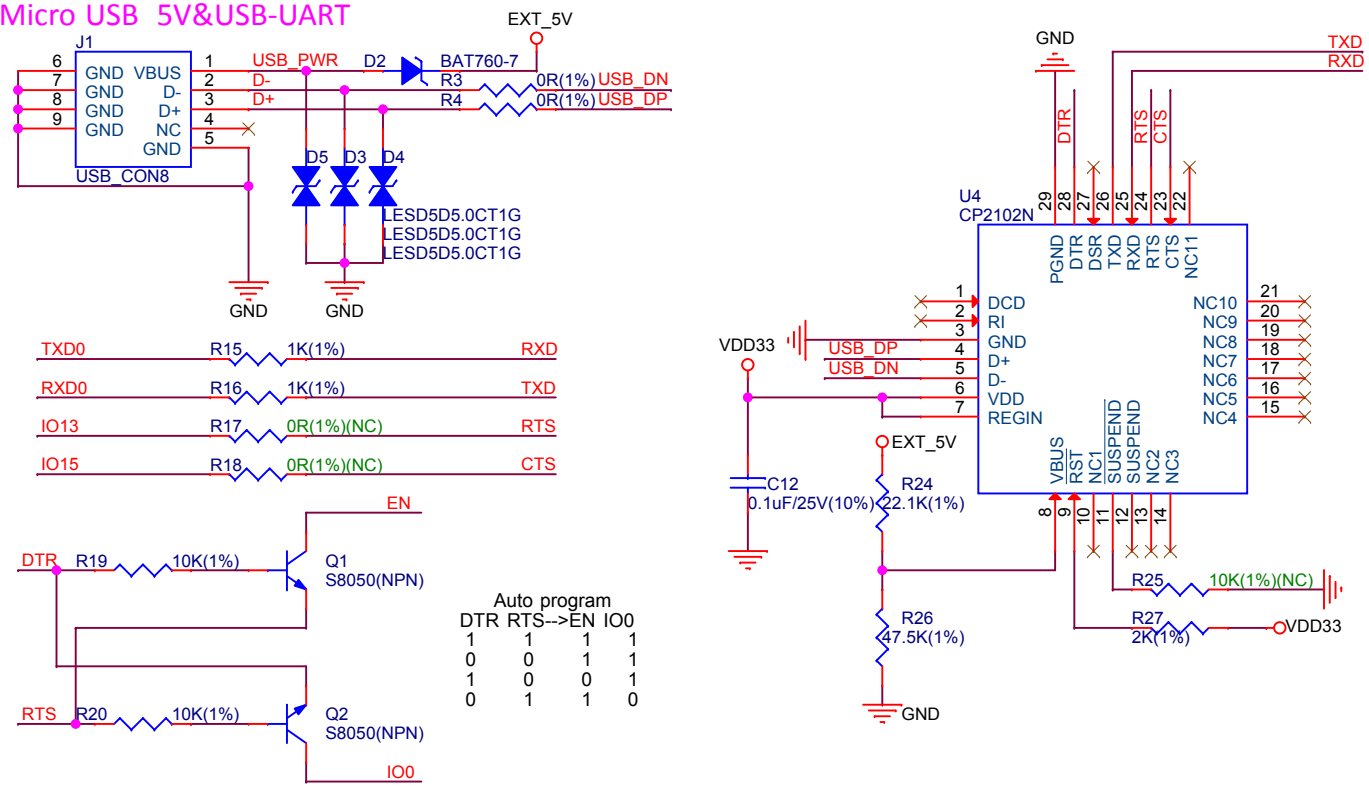

Power Supply

Micro USB 5V&USB-UART

SWITCH BUTTONS

ESP32 SIP

Connector